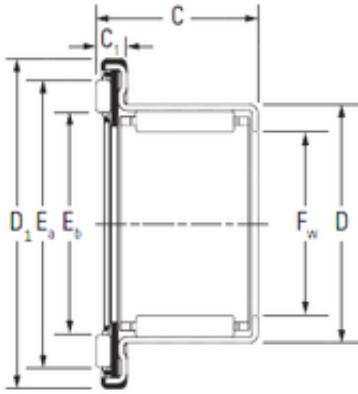

Spaghetti Straws Making Machine Manuf...

Nutritional Artificial Rice Machine/Machinery/Processing Line/plant

Bearing No.

| | |
|----------------|---------------|
| Size | 25x37x22.2 mm |
| Bore Diameter | 25 mm |
| Outer Diameter | 37 mm |
| Width | 22,2 mm |
| d | 25 mm |
| D | 37 mm |
| C | 22,2 mm |

Bearing 2D drawings and 3D CAD models