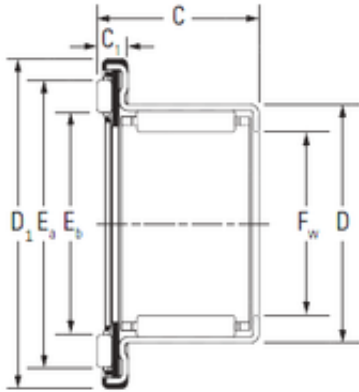

## China Man Made Rice Machine Artificial Rice Nutritional Rice Fortified Rice Extruding Machine

Bearing No.

Size	25x37x22.2 mm
Bore Diameter	25 mm
Outer Diameter	37 mm
Width	22,2 mm
d	25 mm
D	37 mm
C	22,2 mm

Bearing 2D drawings and 3D CAD models