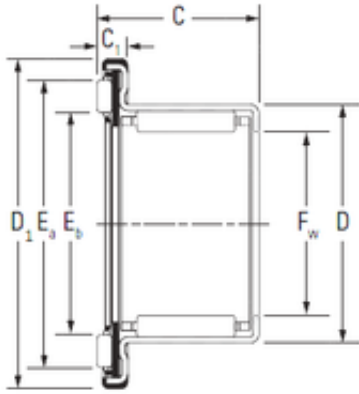

Spaghetti Straws Making Machine Manuf...

Jinan Saibainuo Quality Fortified Rice Kernel Making Machine Frk Nutritional Instant Artificial Rice Processing Maker Line

Bearing No.

Size	25x37x22.2 mm
Bore Diameter	25 mm
Outer Diameter	37 mm
Width	22,2 mm
d	25 mm
D	37 mm
C	22,2 mm

Bearing 2D drawings and 3D CAD models